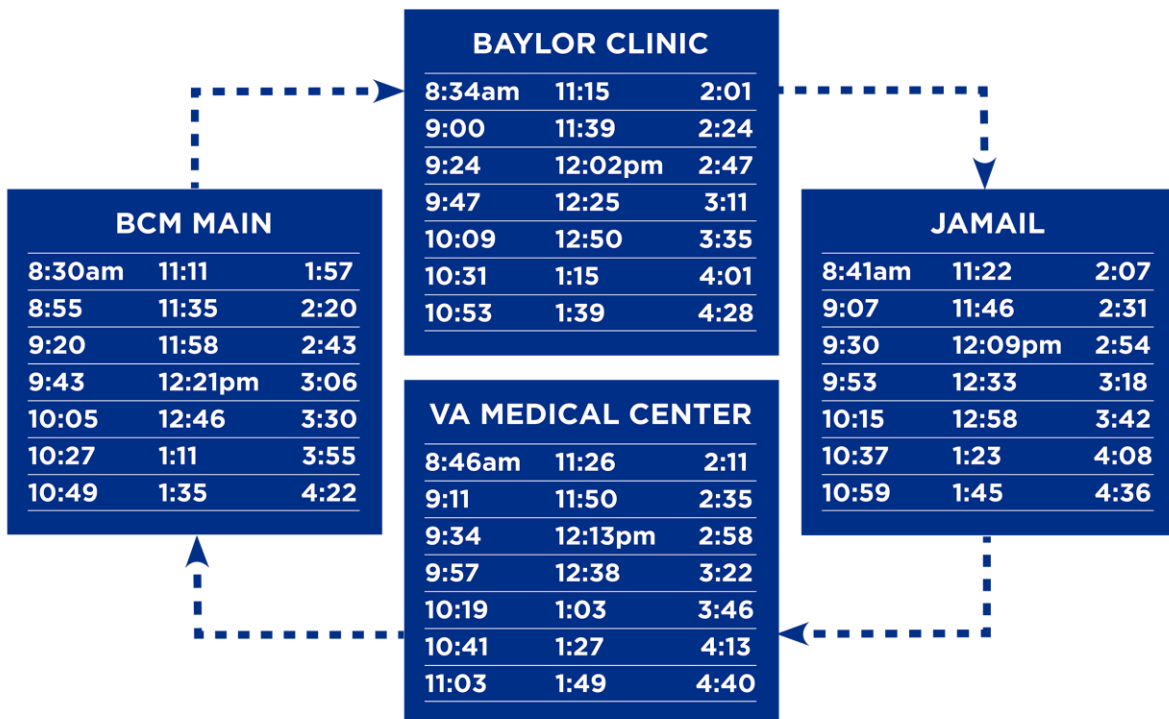

Purple Shuttle Departure Times

Blue Shuttle Departure Times

Red Shuttle Departure Times