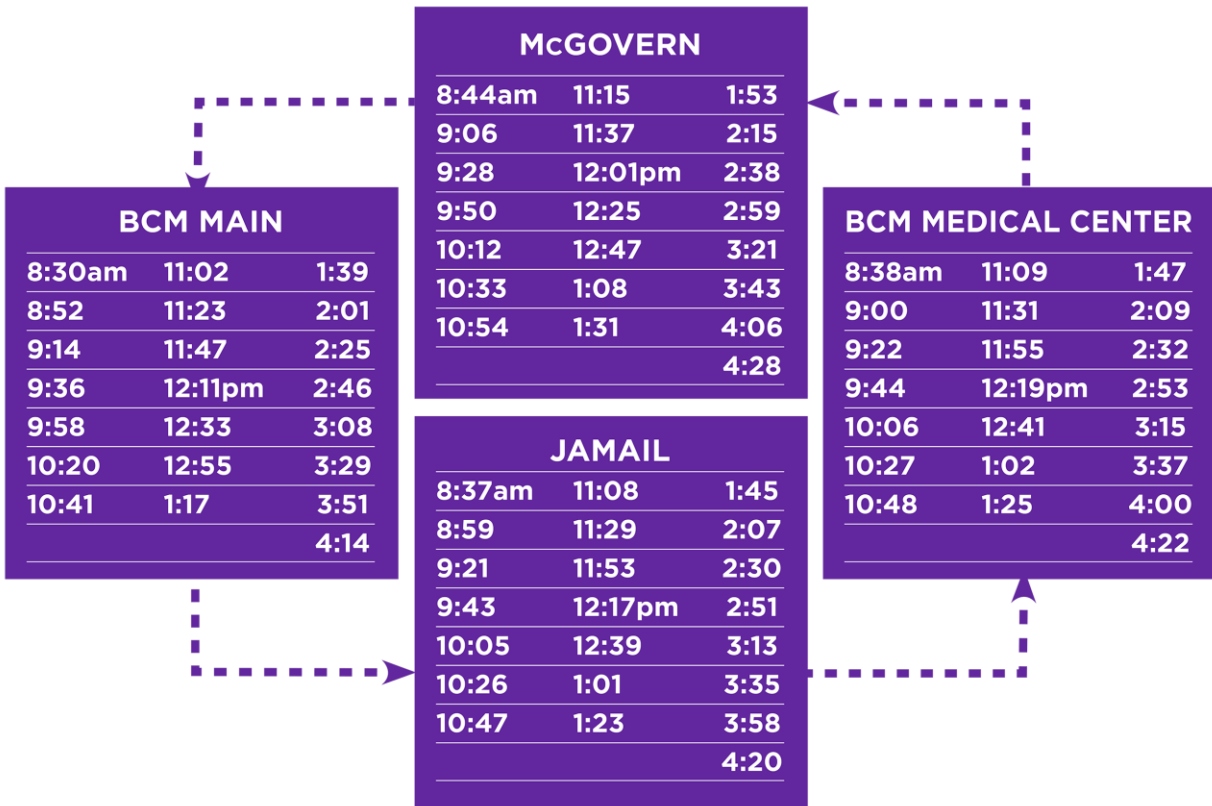

Purple Shuttle Departure Times

Blue Shuttle Departure Times

Red Shuttle Departure Times